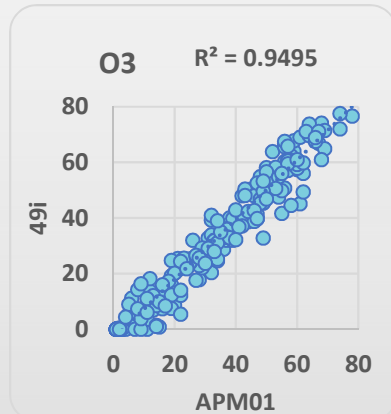

Pollution Monitoring for the Next Generation

Specifications

Ambient	Temp	Humidity	Pressure
Range	-30C to 60C	5 to 100%	300 to 1100 hPa
Resolution	0.1C	0.1%	0.1 hPa
Accuracy	±0.5C	±3%	±1 hPa
Repeatability	±0.2C	±0.5%	
Drift	±0.4C/yr	±0.6%	

- ❖ Power; 7-35W @ 10-32 VDC
- ❖ Shipping Box Size; 24-in x 14-in x 14-in
- ❖ Shipping Weight; 15-lbs (4.5 kg)

User Interface

- ❖ 5-min to 1-yr Selectable Display Range
- ❖ 1-min, 5-min, 1-hr Avg Data Output
- ❖ Selectable ON/Off Chart Parameters
- ❖ Multi-User Chart Sharing
- ❖ 1-min Refresh Rate

Typical Sensor Performance

APM01 (3-Unit Avg) vs. Thermo 42i, 49i

PHONE 833-APISAIR, (833) 274-7247 • EMAIL info@apis-aq.com • WEB www.apis-aq.com