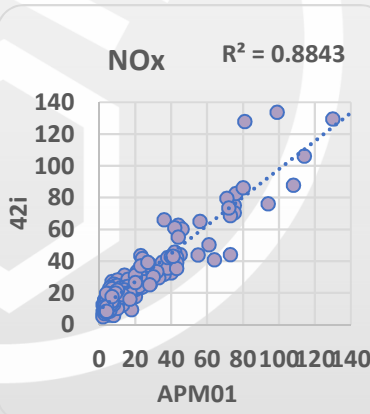

Pollution Monitoring for the Next Generation

Specifications

Ambient	Temp	Humidity	Pressure
Range	-30C to 60C	5 to 100%	300 to 1100 hPa
Resolution	0.1C	0.1%	0.1 hPa
Accuracy	±0.5C	±3%	±1 hPa
Repeatability	±0.2C	±0.5%	
Drift	±0.4C/yr	±0.6%	

- ❖ Power; 7-35W @ 10-32 VDC
- ❖ Shipping Box Size; 24-in x 14-in x 14-in
- ❖ Shipping Weight; 15-lbs (4.5 kg)

User Interface

- ❖ 5-min to 1-yr Selectable Display Range
- ❖ 1-min, 5-min, 1-hr Avg Data Output
- ❖ Selectable ON/Off Chart Parameters
- ❖ Multi-User Chart Sharing
- ❖ 1-min Refresh Rate

Typical Sensor Performance

APM01 (3-Unit Avg) vs. Thermo 42i, 49i

PHONE 833-APISAIR, (833) 274-7247 • EMAIL info@apis-aq.com • WEB www.apis-aq.com