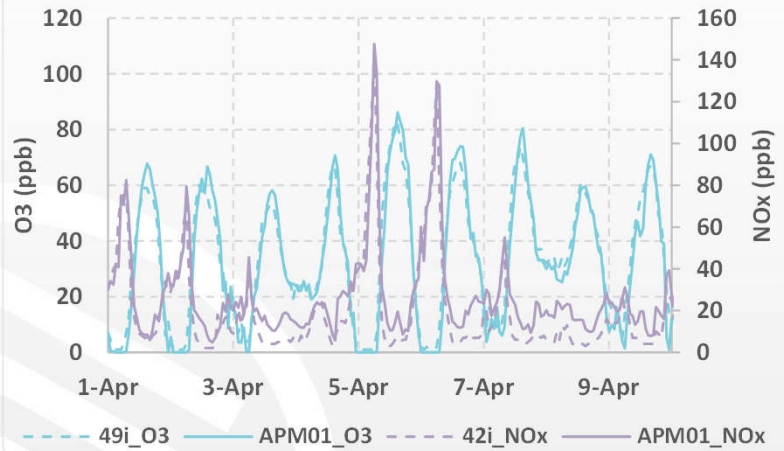

Pollution Monitoring for the Next Generation

Specifications

Ambient	Temp	Humidity	Pressure
Range	-30C to 60C	5 to 100%	300 to 1100 hPa
Resolution	0.1C	0.1%	0.1 hPa
Accuracy	±0.5C	±3%	±1 hPa
Repeatability	±0.2C	±0.5%	
Drift	±0.4C/yr	±0.6%	

- ❖ Power; 7-35W @ 10-32 VDC
- ❖ Shipping Box Size; 24-in x 14-in x 14-in
- ❖ Shipping Weight; 15-lbs (4.5 kg)

User Interface

- ❖ 5-min to 1-yr Selectable Display Range
- ❖ 1-min, 5-min, 1-hr Avg Data Output
- ❖ Selectable ON/Off Chart Parameters
- ❖ Multi-User Chart Sharing
- ❖ 1-min Refresh Rate

Typical Sensor Performance

APM01 (3-Unit Avg) vs. Thermo 42i, 49i

PHONE 833-APISAIR, (833) 274-7247 • EMAIL info@apis-aq.com • WEB www.apis-aq.com